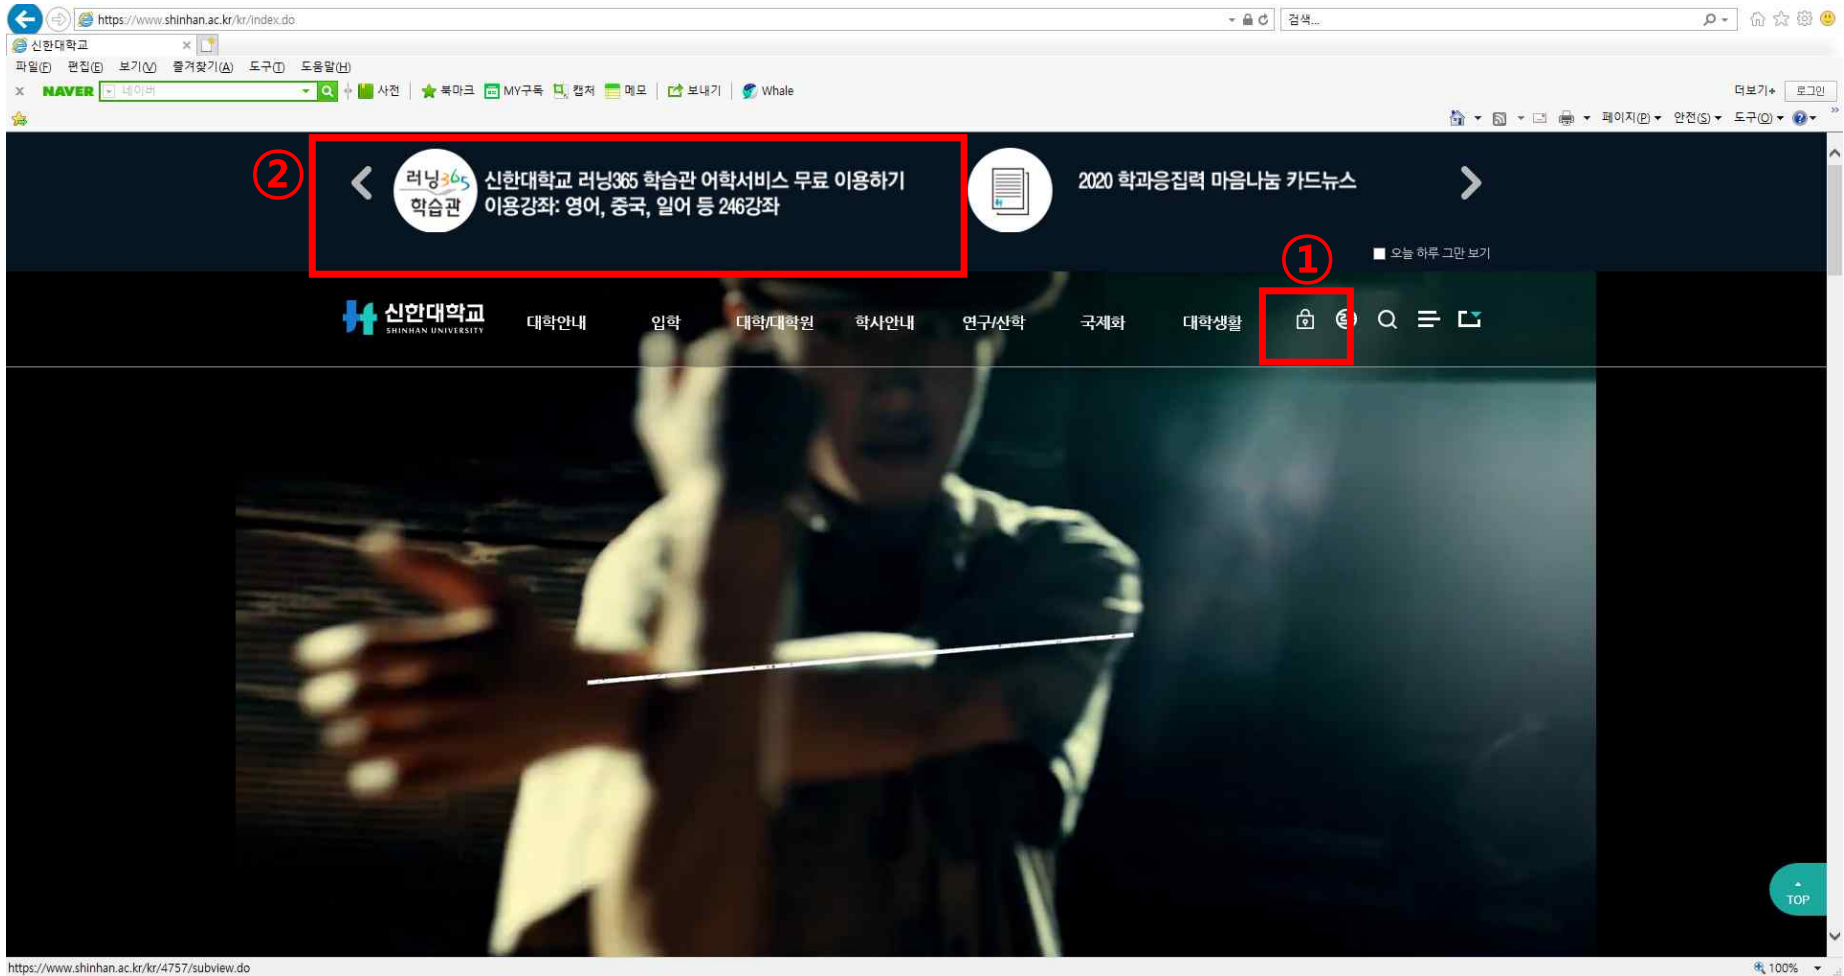

접속방법: 1. 아이디/비밀번호 입력하여 로그인
2. 상단배너 클릭

접속방법 3. 바로가기 클릭

The screenshot shows the Shinhan University website interface. At the top, there is a navigation bar with the university logo and various menu items: 대학안내, 입학, 대학/대학원, 학사안내, 연구/산학, 국제화, and 대학생활. A search icon and a menu icon are also present. Below the navigation bar, the main content area features a large banner for '국제화' (Internationalization). A dropdown menu is open on the left, listing several options: 글로벌 신한, 글로벌프로그램, 국제교류처안내, 예비학습과정 입학안내, and 러닝365. The '러닝365' option is highlighted. In the center of the page, the text '러닝365' is displayed. To the right of this text, a red circle with the number '3' is placed next to a button labeled '러닝 365학습관 바로가기' with a right-pointing arrow. The button is highlighted with a red rectangular border. At the bottom of the page, there is a footer containing contact information for two campuses, social media icons for Facebook, Blog, and Twitter, and a 'TOP' button. The footer also includes a copyright notice: 'COPYRIGHT (c) shinhan University. All Rights Reserved.' and a browser zoom level indicator showing '100%'.